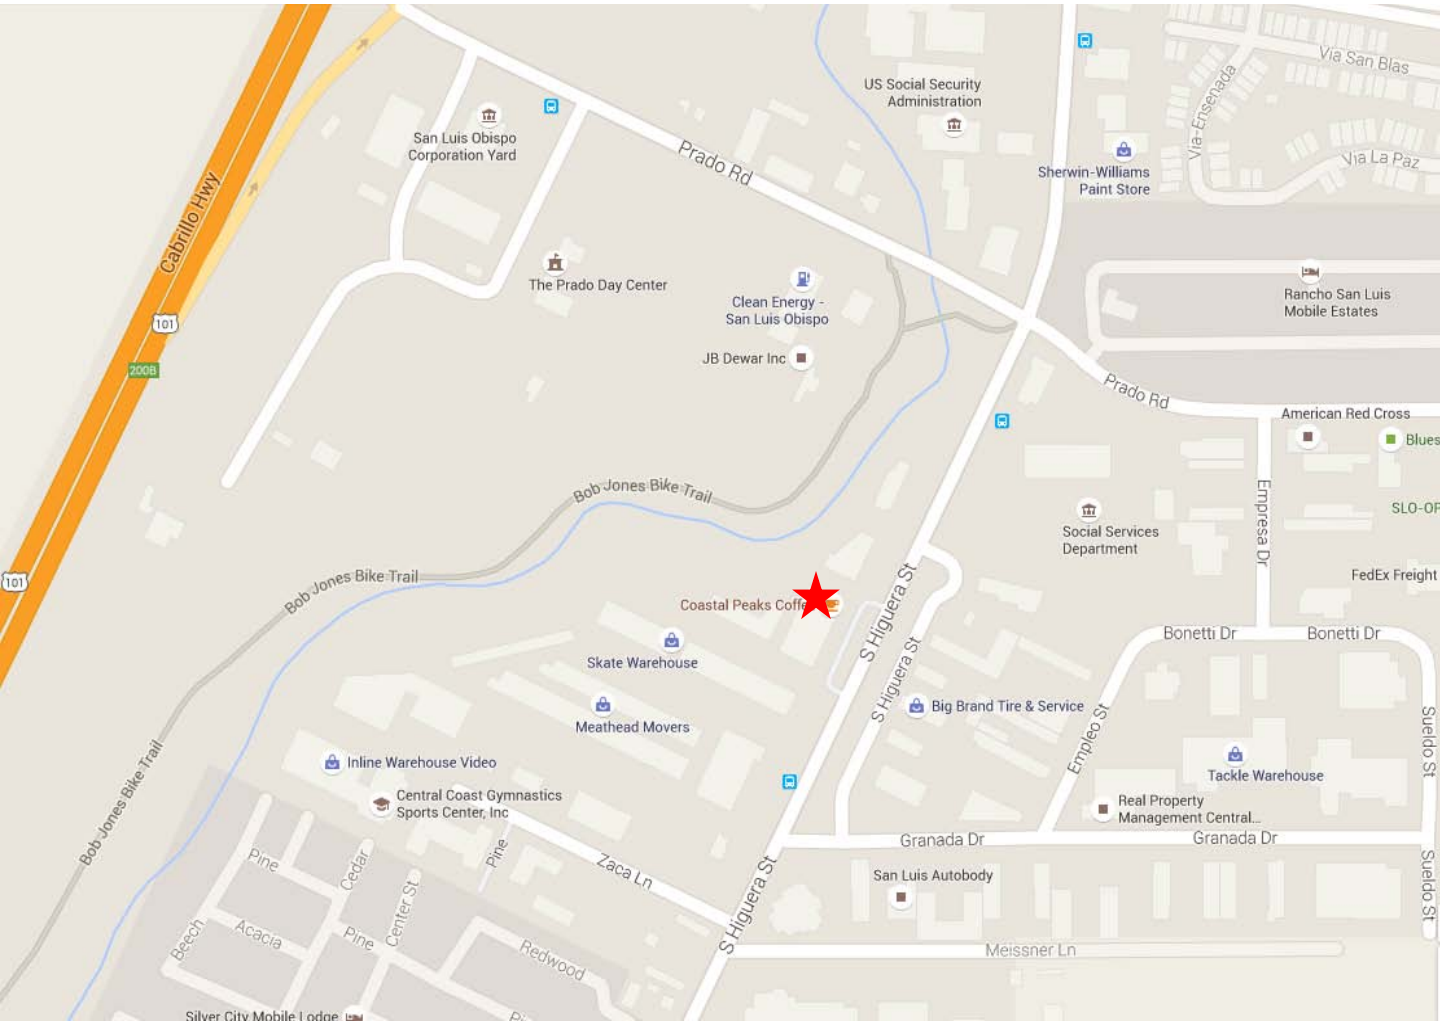

LOCATION

Tenwise Park
San Luis Obispo

1301 Chorro Street | San Luis Obispo, CA 93401 | tel 805.544.3900 | www.rossetticompany.com

Information contained herein has been obtained from the owner of the property or from other sources deemed reliable. We have no reason to doubt its accuracy, but we do not guarantee it.