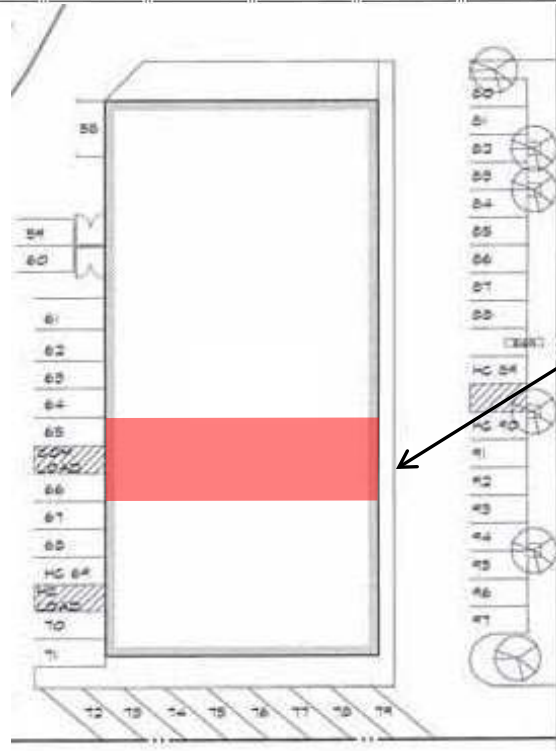

FOR LEASE

3536 S. Higuera St, Ste 210
Tenwise Park
San Luis Obispo

ROSSETTI
COMPANY
COMMERCIAL REAL ESTATE

FEATURES

Comments: Retail/showroom space with great visibility off South Higuera. Over 17,000 cars per day travel in front of this suite. Includes storefront and rear loading access. Perfect for a retail showroom, or an online business with a warehouse requirement who needs a retail presence. Open plan with rear restroom and storage area.

Location: 3536 S. Higuera Street, Ste 210, South San Luis Obispo

Price: \$1.20/SF, NNN (~\$0.35)

Type: Retail/Showroom

Size: 2,175 sq. ft.

Zoning: CS

Parking: 1/300 SF

CONTACT

Preston Thomas, SIOR
805.544.3900 office
805.544.3922 fax
preston@rossetticompany.com
BRE Lic. #01378821

SITE PLAN

Tenwise Park
San Luis Obispo

Subject Property

*Floor plan is approximate

1301 Chorro Street | San Luis Obispo, CA 93401 | tel 805.544.3900 | www.rossetticompany.com

Information contained herein has been obtained from the owner of the property or from other sources deemed reliable. We have no reason to doubt its accuracy, but we do not guarantee it.