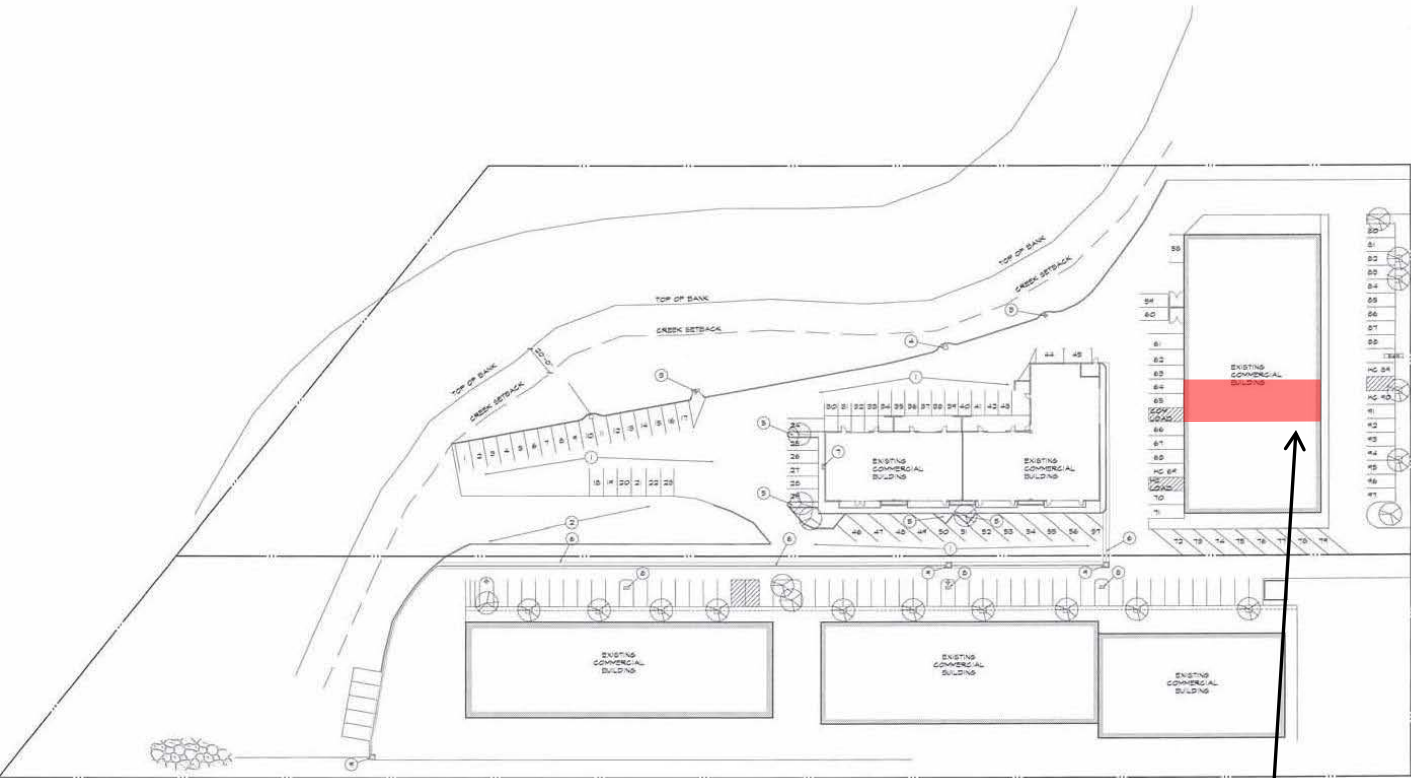

FOR LEASE

3536 S. Higuera St, Ste 210
Tenwise Park
San Luis Obispo

ROSSETTI
COMPANY
COMMERCIAL REAL ESTATE

FEATURES

Comments: Retail/showroom space with great visibility off South Higuera. Over 17,000 cars per day travel in front of this suite. Includes storefront and rear loading access. Perfect for a retail showroom, or an online business with a warehouse requirement who needs a retail presence. Open plan with rear restroom and storage area.

Location: 3536 S. Higuera Street, Ste 210, South San Luis Obispo

Price: \$1.20/SF, NNN (~\$0.35)

Type: Retail/Showroom

Size: 2,175 sq. ft.

Zoning: CS

Parking: 1/300 SF

CONTACT

Preston Thomas, SIOR
805.544.3900 office
805.544.3922 fax
preston@rossetticompany.com
BRE Lic. #01378821

SITE PLAN

Tenwise Park
San Luis Obispo

Subject Property

*Floor plan is approximate

1301 Chorro Street | San Luis Obispo, CA 93401 | tel 805.544.3900 | www.rossetticompany.com

Information contained herein has been obtained from the owner of the property or from other sources deemed reliable. We have no reason to doubt its accuracy, but we do not guarantee it.