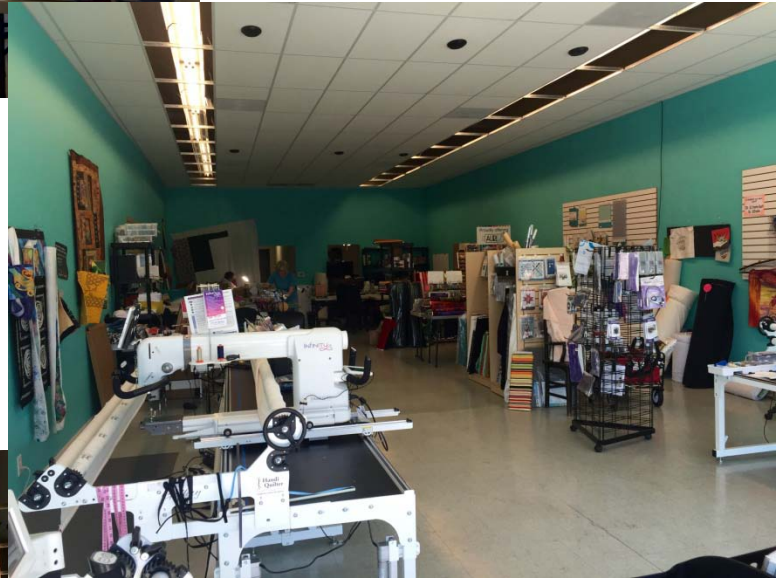

PHOTO GALLERY

ROSSETTI
COMPANY
COMMERCIAL REAL ESTATE

Tenwise Park
San Luis Obispo

1301 Chorro Street | San Luis Obispo, CA 93401 | tel 805.544.3900 | www.rossetticompany.com

Information contained herein has been obtained from the owner of the property or from other sources deemed reliable. We have no reason to doubt its accuracy, but we do not guarantee it.